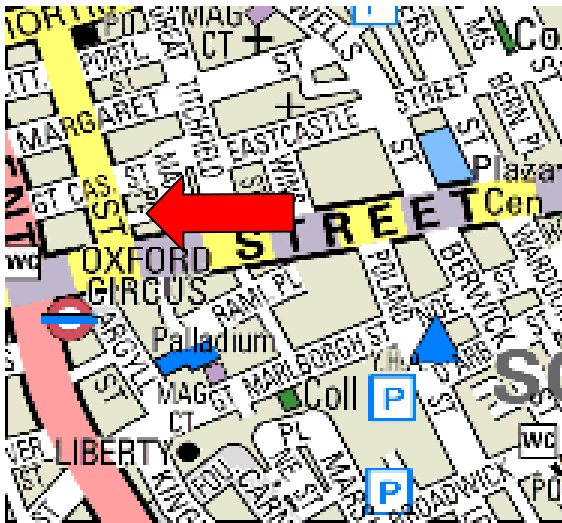

The SPE office in London is located near to Oxford Circus London Underground station (which is on the Victoria, Bakerloo and Central Lines). On leaving the station walk eastbound, then take the first road on your left which is Great Portland Street. Immediately after entering Great Portland Street turn right into Market Place, and Portland House will be located on your left hand side.